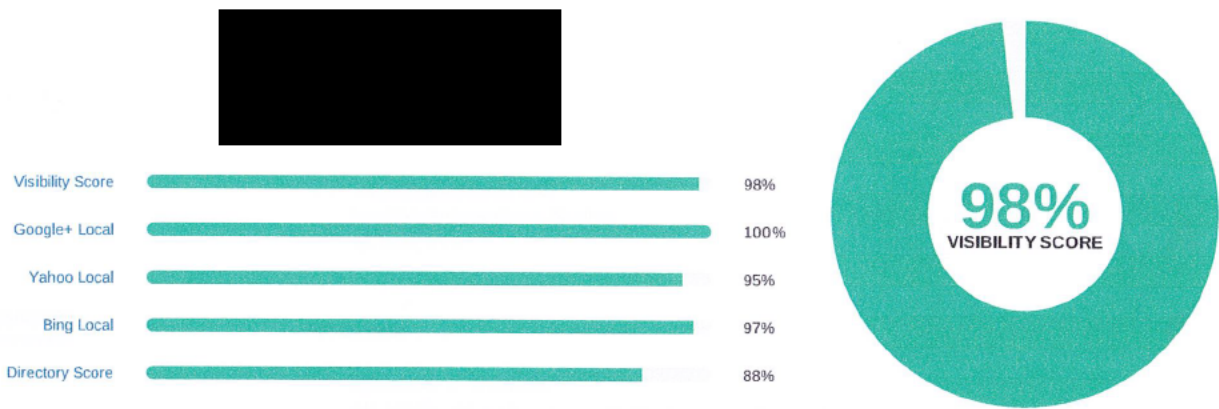

Baseline Report - Where You Were

This report was generated on March 23, 2018

Overview

Your Baseline Report includes a visibility score that displays the average of your initial Local page and Directory scores. Your Local Page Score was determined by your average visibility and optimization in Google+ Local, Yahoo Local, and Bing Places. Your Directory Score was determined by dividing the number of directories in which you were found by the number checked.

Local Pages

Each Local Page Score is determined by how optimized your listing is. We check against several parameters that influence your overall optimization such as the consistency of your name, address, and telephone number as well as keywords, business description, and more!